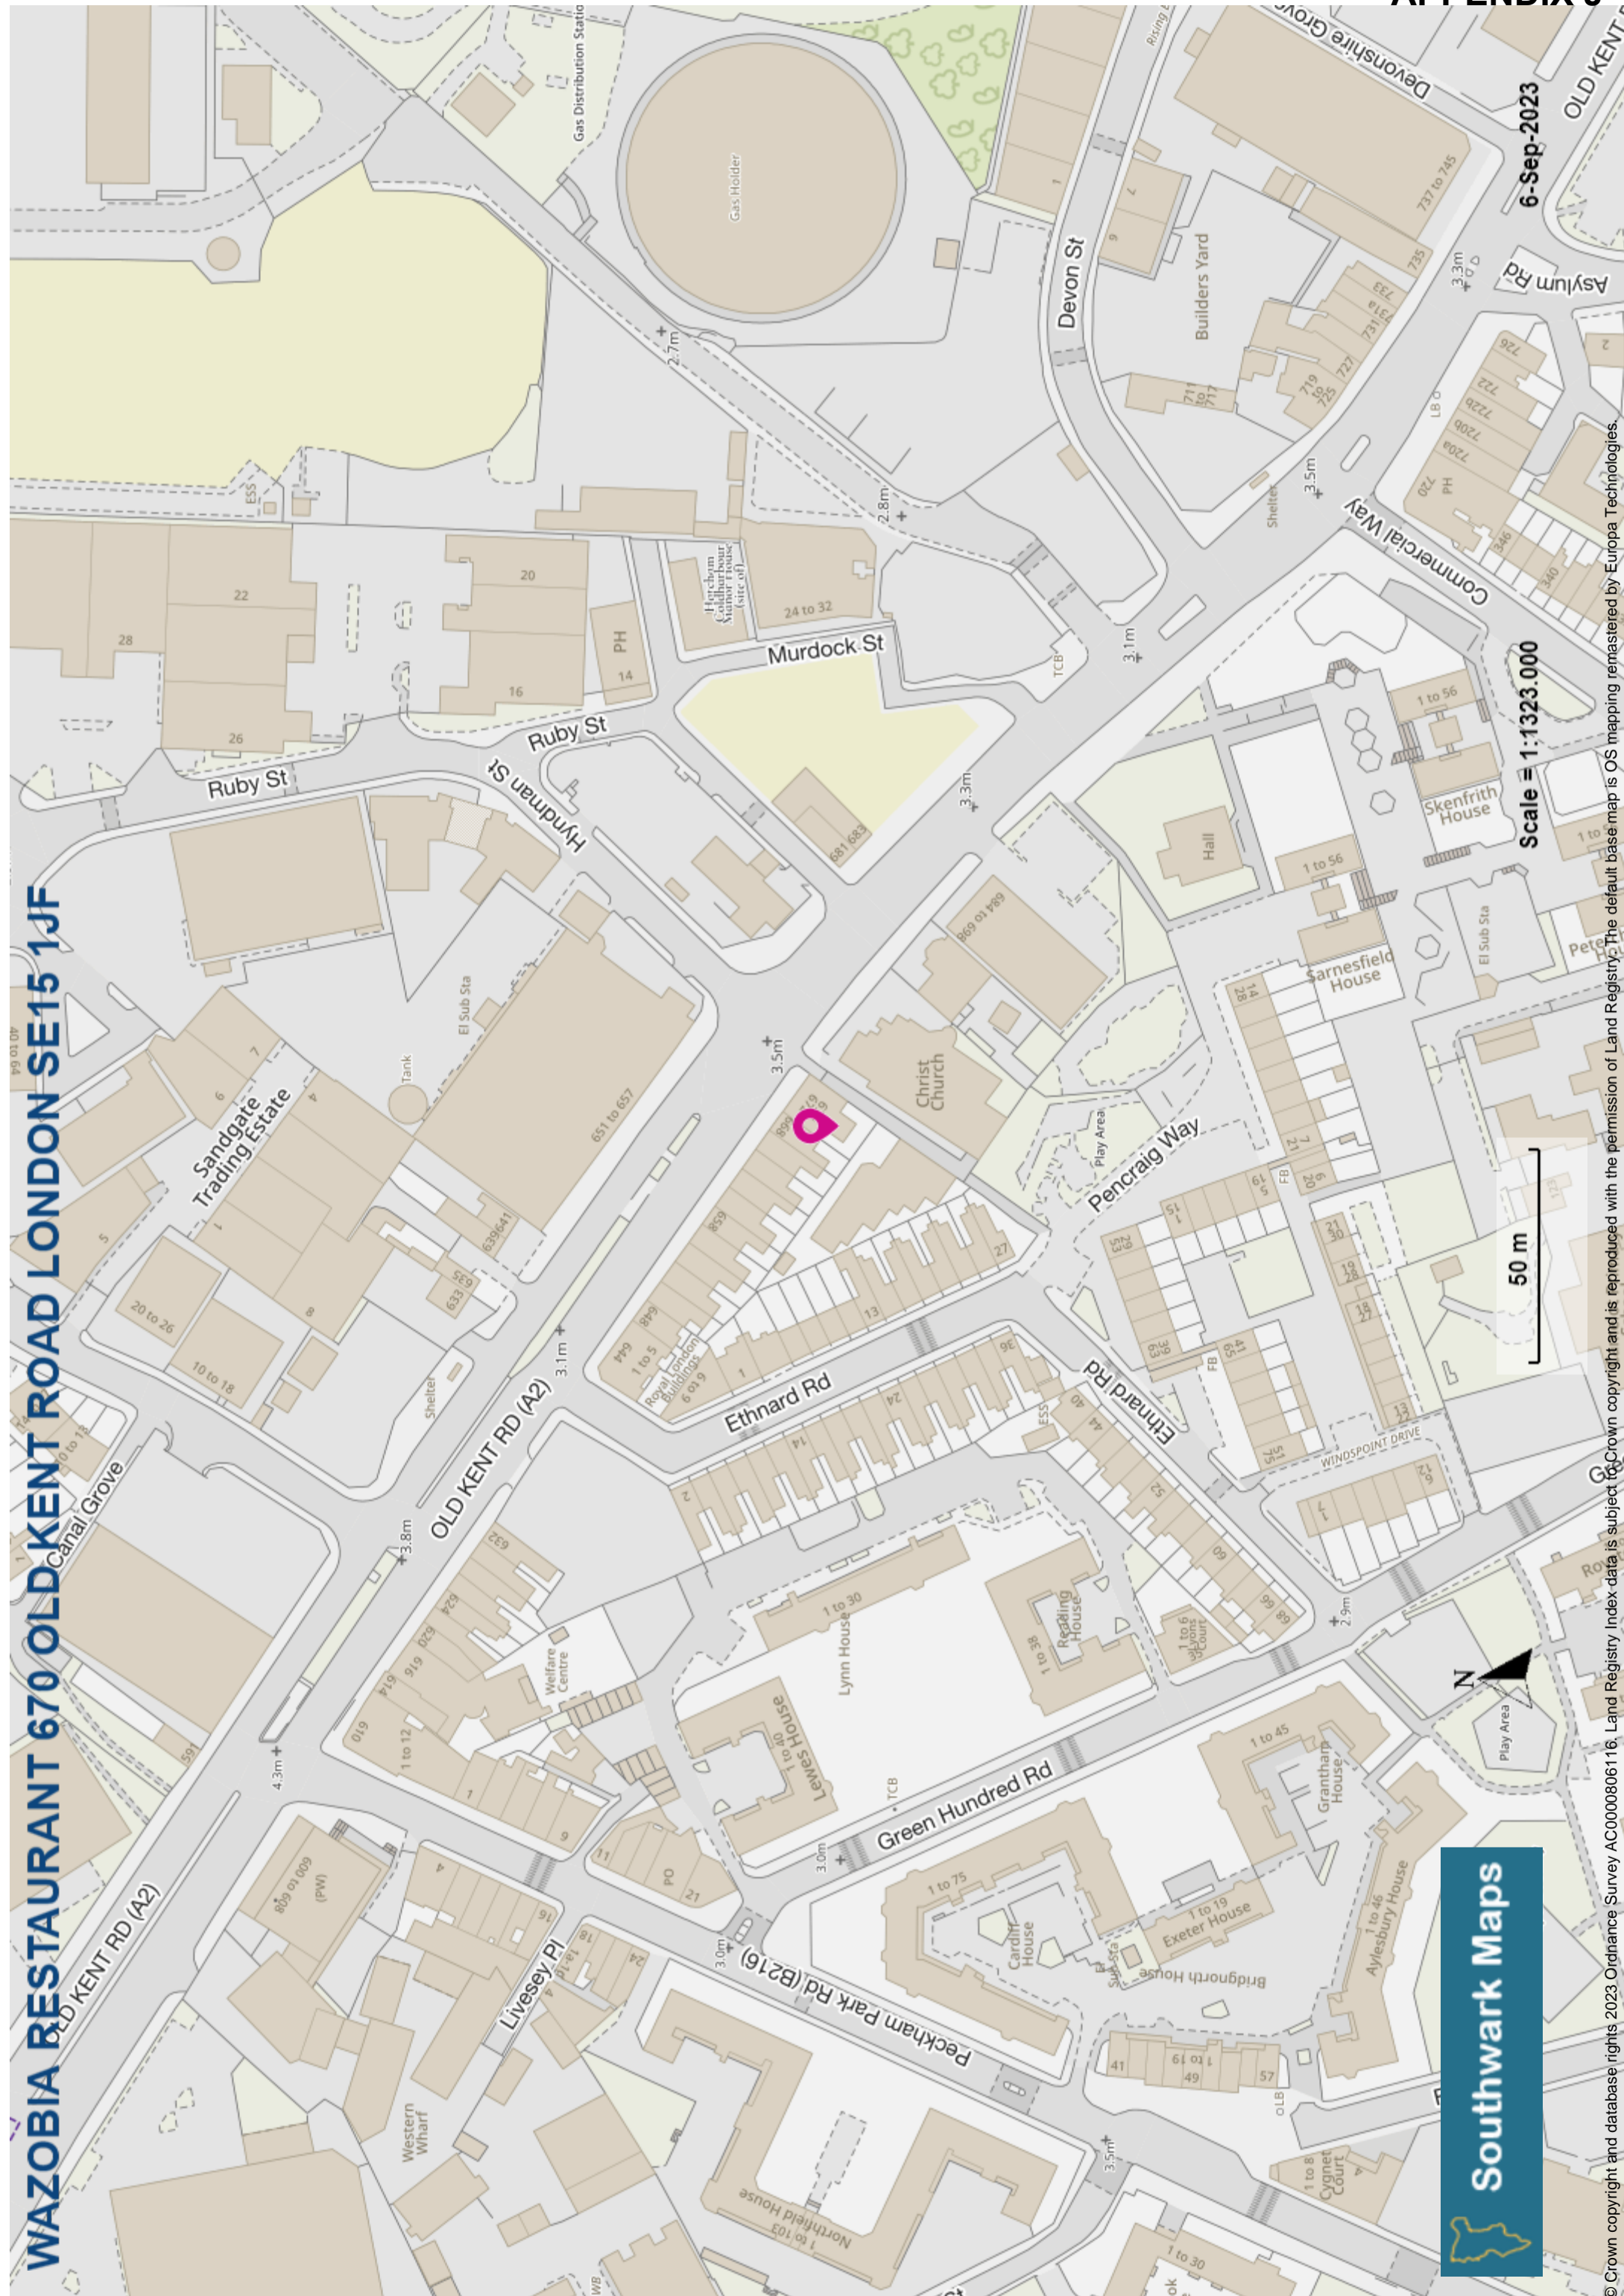

WAZOBIA RESTAURANT 670 OLD KENT ROAD LONDON SE15 1JF

6-Sep-2023

Scale = 1:1323.000

50 m